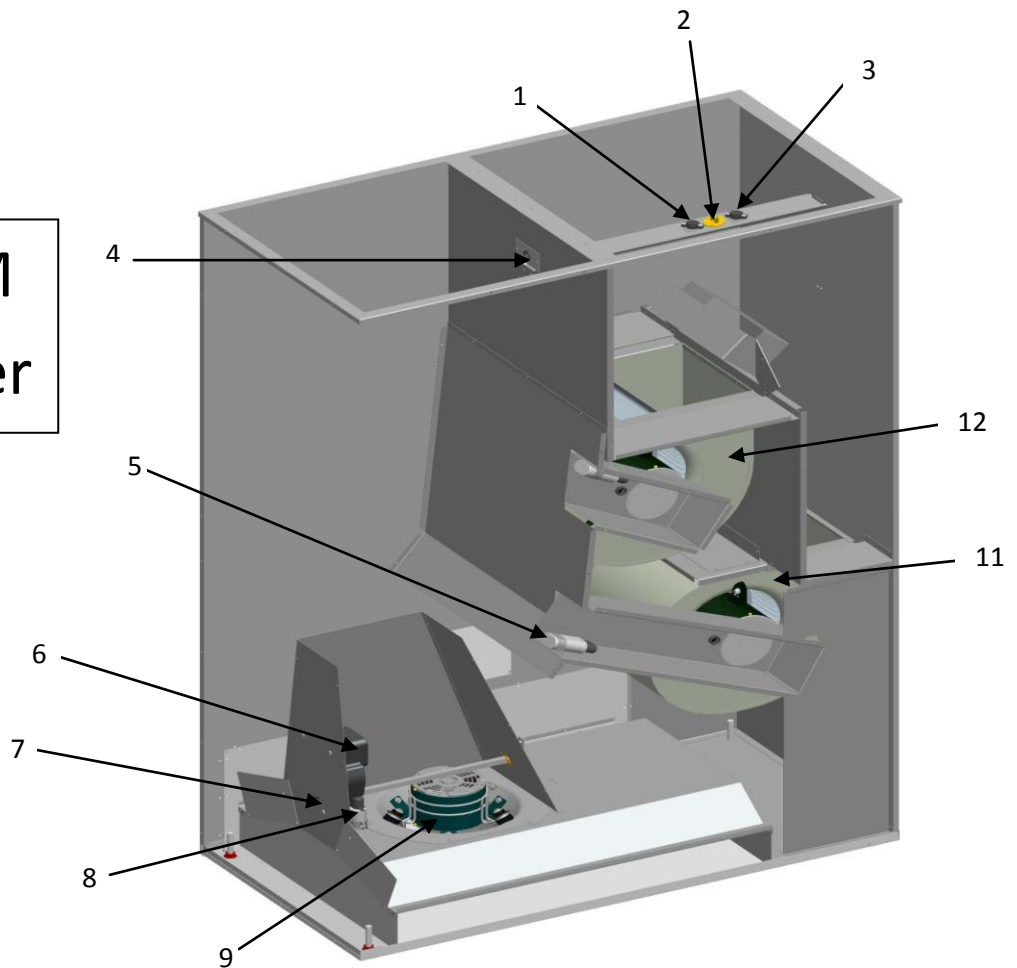

2000 CFM
Air Handler

3000 CFM
Air Handler

Diagram Number	Item Order Number	Diagram Item Description
1	1012026	190° Manual Reset Limit Switch
2	1041536	Discharge Air Sensor
3	1012008	160° Reset Limit Switch
4	1041842	Limit Mount Assembly- includes Harness
5	1018006	Capacitor 10 MFD
5	1018001	Strap
5	1018002	Boot
6	1013052	Damper Motor
7	1012008	190° Auto
8	1018007	Capacitor 8 MFD
8	1018000	Strap
8	1018002	Boot
9	1041860R	Replacement/Upgrade 8100 Core Blower Assembly
10	1041852	2000 CFM Supply Blower Assembly
10	1020015	Motor ¾ hp
10	1021004	Housing/Wheel
10	1018023	Bracket-Motor Mounting
11	1041856	Lower 3000 CFM Supply Blower Assembly
11	1020006	Motor
11	1021000	Housing with Wheel
12	1041856	Upper 3000 CFM Supply Blower Assembly
12	1020006	Motor
12	1021000	Housing with Wheel