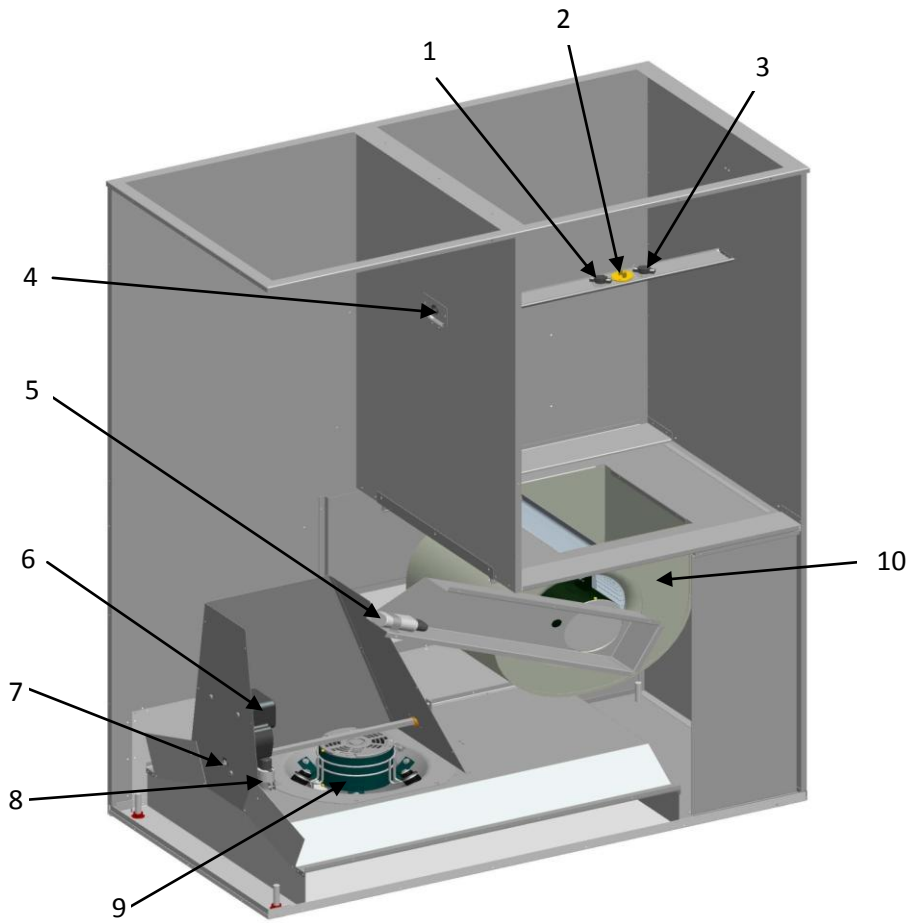

2000 CFM
Air Handler

3000 CFM
Air Handler

Diagram Number	Item Order Number	Diagram Item Description
1	1012026	190° Manual Reset Limit Switch
2	1041536	Discharge Air Sensor
3	1012008	160° Reset Limit Switch
4	1041842	Limit Mount Assembly- includes Harness
5	1018006	Capacitor 10 MFD
5	1018001	Strap
5	1018002	Boot
6	1013052	Damper Motor
7	1012008	190° Auto
8	1018007	Capacitor 8 MFD
8	1018000	Strap
8	1018002	Boot
9	1041860R	Replacement/Upgrade 8100 Core Blower Assembly
10	1041852	2000 CFM Supply Blower Assembly
10	1020015	Motor ¾ hp
10	1021004	Housing/Wheel
10	1018023	Bracket-Motor Mounting
11	1041856	Lower 3000 CFM Supply Blower Assembly
11	1020006	Motor
11	1021000	Housing with Wheel
12	1041856	Upper 3000 CFM Supply Blower Assembly
12	1020006	Motor
12	1021000	Housing with Wheel